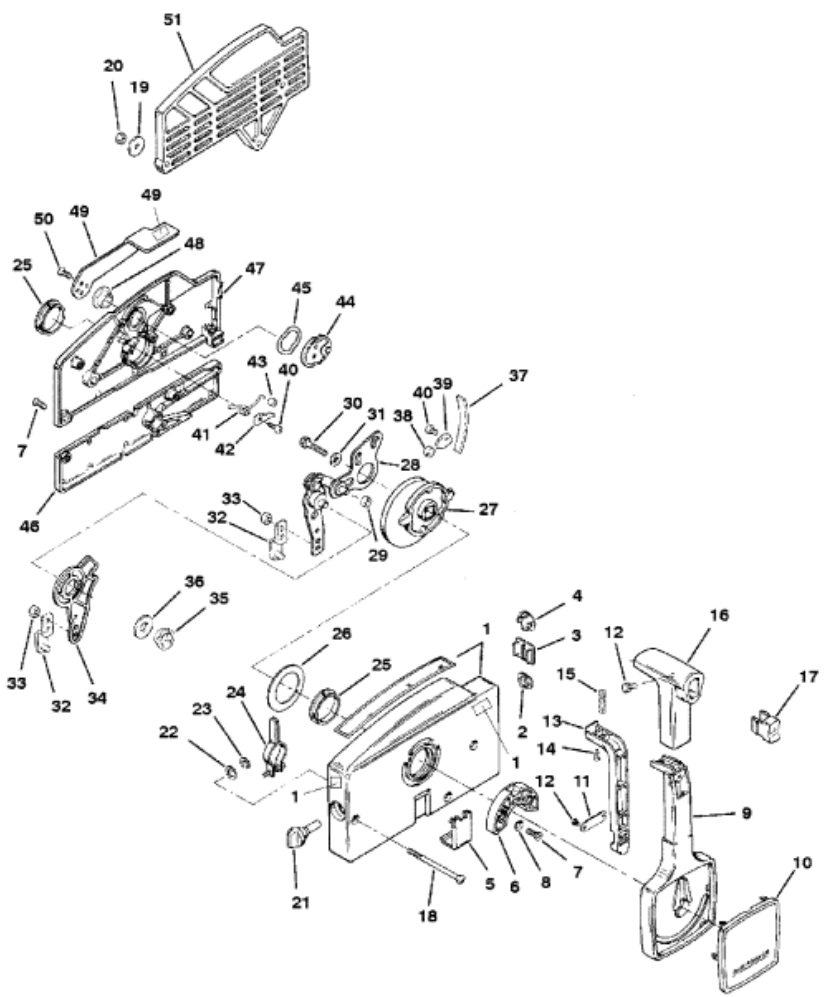

Parts List						
Ref	Class	Part	Description	Qty	Comment	Footnote
-		16908A	REMOTE CONTROL	1	(Manual Start)	
1		16910A	HOUSING KIT, Front, With Deca	1		
2	19	89774	PLUG	1		
3		17192	PLUG, Stop Switch Hole	1		
4		17191	PLUG, Wire Harness Hole	1		
5		16917	COVER	1		
6		16899	HOLDER, Neutral Lock	1		
7	10	40118107	SCREW, (M5 x 18)	7		
8	13	16923	LOCKWASHER, External	2		
9		16913T	HAND LEVER	1		
10		16916A	CAP ASSEMBLY, With Decal	1		
11		16921	BRACKET, Lock Bar Support	1		
12	10	40056 85	SCREW, (M4 x 10)	2		
13		16915	LOCK ARM	1		
14	10	40056105	SCREW, (M5 x 10)	1		
15	24	16924	SPRING	1		
16		16914	GRIP	1		
17		17016	PLUG	1		
18	10	40116110	SCREW, (M6 x 110)	3		
19	12	35280	WASHER, (.255 x .620 x .030)	3		
20	11	40119 6	NUT, (M6)	3		
21		16920	BRAKE ADJUSTER	1		
22	12	16896	WASHER	1		
23	53	13194	RING, Retaining	1		
24		16895	ARM ASSEMBLY, Brake	1		
25	23	16875	BEARING (1.750 ID)	2		
26	12	16874	WASHER	1		
27		16892T	DRIVE GEAR	1		
28		850724A 2	PLATE/STUD ASSEMBLY	1		
29		16873	ROLLER, Cam	1		
30	10	40071 54	SCREW, (M8 x 30)	1		
31	12	12038	WASHER	1		
32	54	85899A 1	CLIP ASSEMBLY	2		
33	11	40138 6	NUT, (M6)	2		
34		16918A 3	GEAR SHIFT ASSEMBLY	1		
35	23	16868	BEARING (.750 ID)	1		
36	12	16870	WASHER	1		
37	24	16882	SPRING	5		
38		16879	ROLLER, Detent	1		
39		16880	CLIP	1		
40	10	40056 82	SCREW, (M4 x 6)	2		

8143